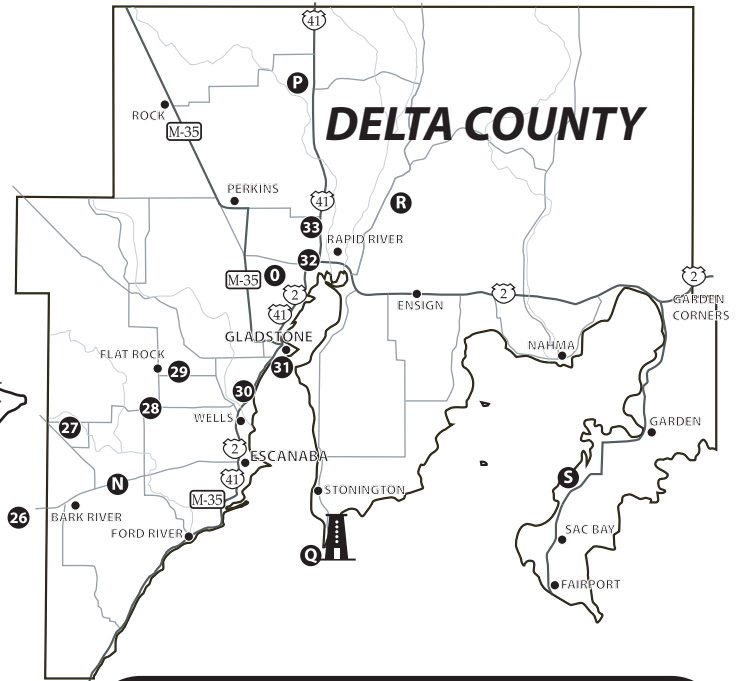

# FINDING YOUR WAY AROUND THE BAYS

## SHOPPING

- Bonifas Fine Arts Center - 22
- Canterbury Book Store - 21
- Country Roads Furniture & Gifts - 1
- Delta Floral - 8
- Delta Plaza Mall - 9
- Dobber's Pasties - 10
- Dream Day Event Center - 19
- East Ludington Gallery - 23
- Fashion Lane - 19
- Ferdinand's Import Gift Shop - 15
- Flinn's Flower & Gifts - 3
- Framecrafters Gallery - 5
- Frame Farm - 14
- Gladstone BP Gifts & Car Wash - 4
- Goodwill Store - 6
- Herbal Acres - 28
- Kathy's Gifts & Treasures - 2
- Kathy's Kreative Keepsakes - 32
- Lilac Cottage - 5
- Lisa Ann - 9
- Marble's Outdoors - 20
- Marble's Outlet Store - 30
- Meyer Sculptures - 18
- Morrison Shop - 19
- Mum's & Us - 29
- Noc Bay Trading Company - 12
- Northern Lodge Down Co. - 31
- Paradise Bay - 26
- Quilts 'n' Stuff by Glenna - 16
- Rapaportz - 9
- Sand Point Lighthouse & Historical Museum - 25
- Saykly's Confectionary & Gifts - 7, 17
- St. Vincent de Paul Store - 19
- Swedish Pantry - 22
- Ten Mile Creek Forge Pottery & Lighting - 27
- Wickert Floral Co. & Gifts - 19, 14
- Woerpel Images Art Gallery - 19