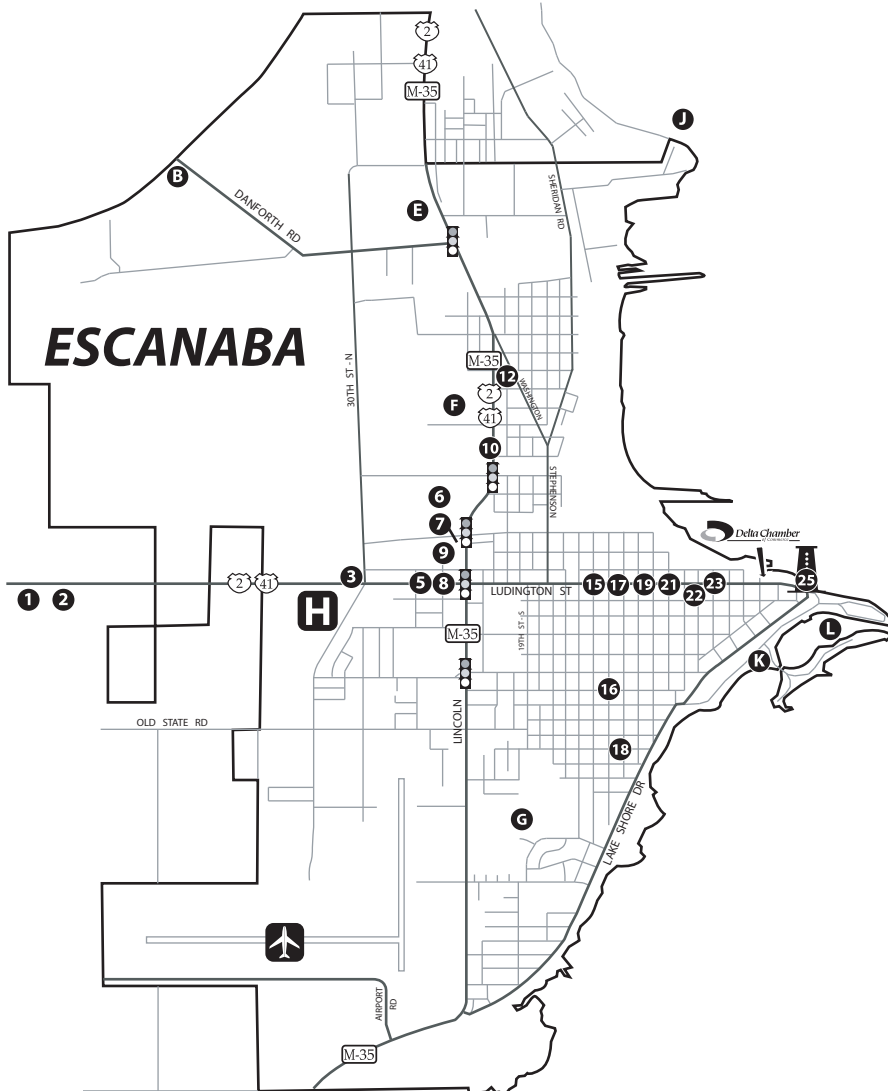

# FINDING YOUR WAY AROUND THE BAYS

## SHOPPING

- Bonifas Fine Arts Center - 22
- Canterbury Book Store - 21
- Country Roads Furniture & Gifts - 1
- Delta Floral - 8
- Delta Plaza Mall - 9
- Dobber's Pasties - 10
- Dream Day Event Center - 19
- East Ludington Gallery - 23
- Fashion Lane - 19
- Ferdinand's Import Gift Shop - 15
- Flinn's Flower & Gifts - 3
- Framecrafters Gallery - 5
- Frame Farm - 14
- Gladstone BP Gifts & Car Wash - 4
- Goodwill Store - 6
- Herbal Acres - 28
- Kathy's Gifts & Treasures - 2
- Kathy's Kreative Keepsakes - 32
- Lilac Cottage - 5
- Lisa Ann - 9
- Marble's Outdoors - 20
- Marble's Outlet Store - 30
- Meyer Sculptures - 18
- Morrison Shop - 19
- Mum's & Us - 29
- Noc Bay Trading Company - 12
- Northern Lodge Down Co. - 31
- Paradise Bay - 26
- Quilts 'n' Stuff by Glenna - 16
- Rapaportz - 9
- Sand Point Lighthouse & Historical Museum - 25
- Saykly's Confectionary & Gifts - 7, 17
- St. Vincent de Paul Store - 19
- Swedish Pantry - 22
- Ten Mile Creek Forge Pottery & Lighting - 27
- Wickert Floral Co. & Gifts - 19, 14
- Woerpel Images Art Gallery - 19